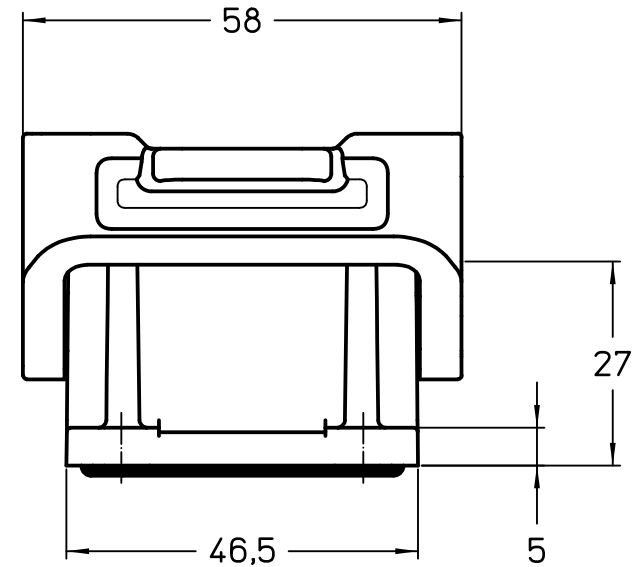

Diritti riservati All rights reserved

Panel cut-out

	Dimensions in mm
Original Size A4	
Date 06/11/23	
Sign. G. Renna	

Simplified representation with dimensions without tolerance

THIW 24 B  
Insulating bulkhead mounting housing size "104.27"  
with integrated PE jumpers - T-Type/W

Scale  
1:1