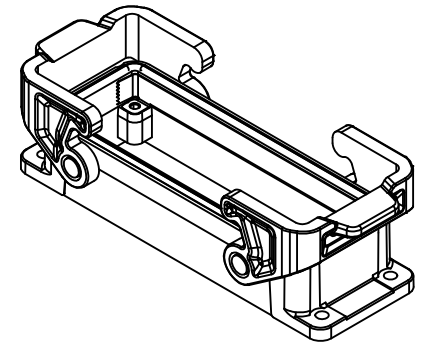

Diritti riservati All rights reserved

Panel cut-out

	Dimensions in mm
Original Size A4	
Date 06/11/23	
Sign. G. Renna	

Simplified representation with dimensions without tolerance

THIW 24 B  
Insulating bulkhead mounting housing size "104.27"  
with integrated PE jumpers - T-Type/W

Scale  
1:1