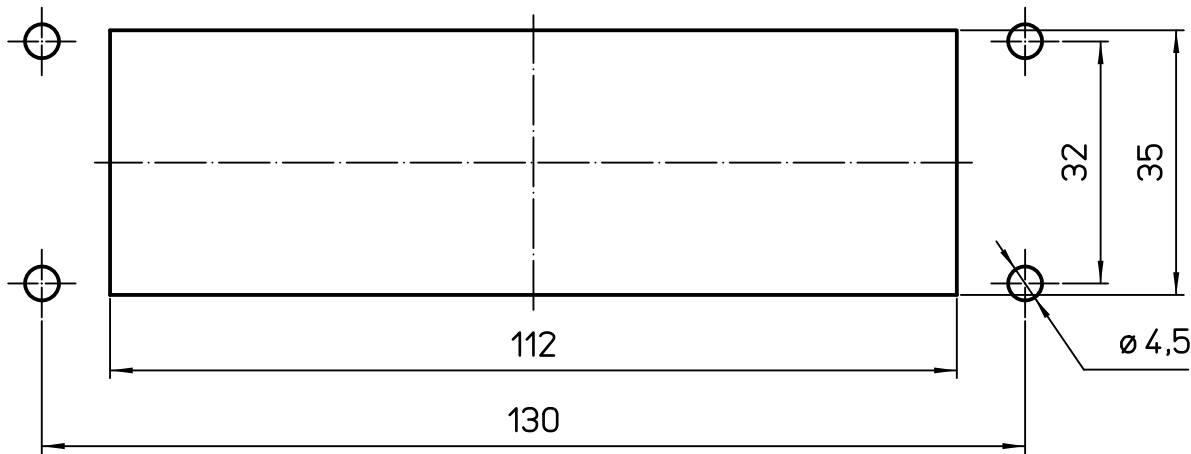

Diritti riservati All rights reserved

Panel cut-out

	Dimensions in mm
Original Size A4	
Date 06/11/23	
Sign. G. Renna	

Simplified representation with dimensions without tolerance

THIW 24 B  
Insulating bulkhead mounting housing size "104.27"  
with integrated PE jumpers - T-Type/W

Scale  
1:1