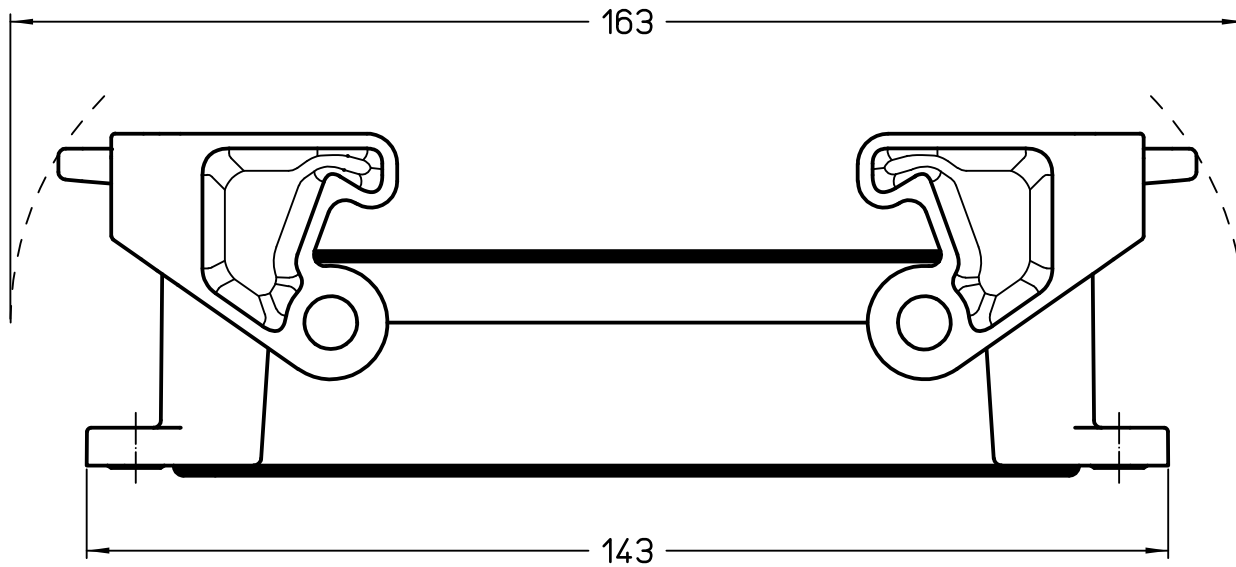

Diritti riservati All rights reserved

Panel cut-out

	Dimensions in mm
Original Size A4	
Date 06/11/23	
Sign. G. Renna	

Simplified representation with dimensions without tolerance

THIW 24 B  
Insulating bulkhead mounting housing size "104.27"  
with integrated PE jumpers - T-Type/W

Scale  
1:1